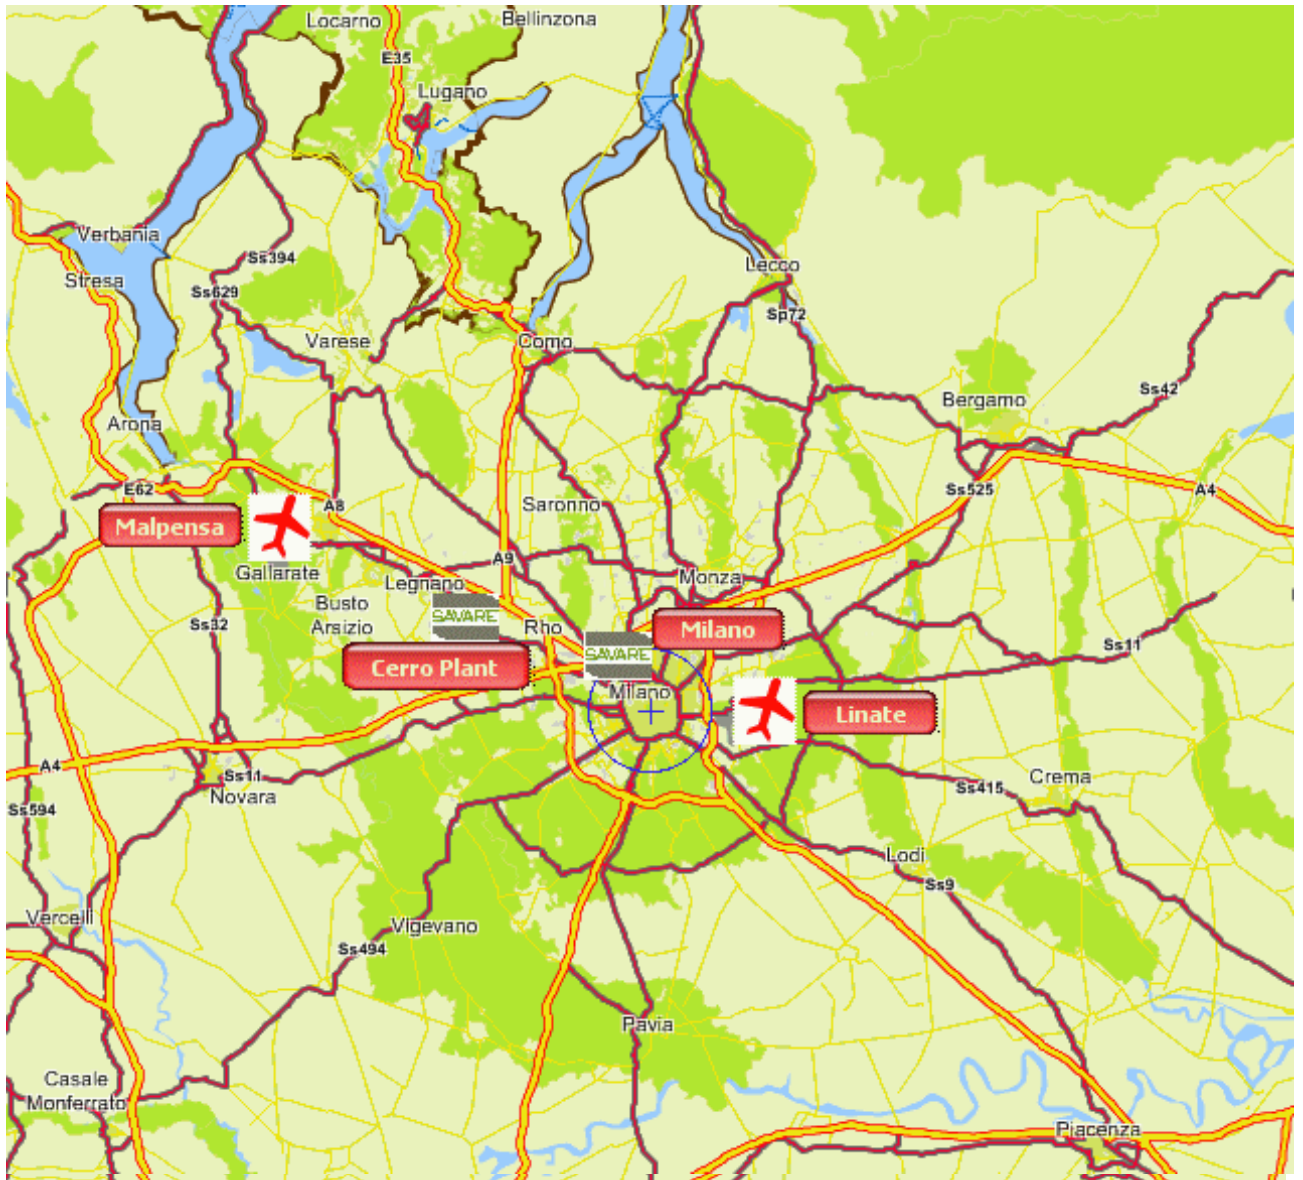

How to reach **our Headquarters in MILANO**  
coming from the **Highways**

### Arriving from the Highways

Torino - Novara  
 Varese - Como  
 Bergamo - Venezia

- 1 Exit Milano – V.le Certosa.
- 2 Keep right. After less than 1 km, exit right and follow directions to Viale Certosa.
- 3 At the traffic light, turn left (under the bridge of the highway) and enter the right side lane of Viale Certosa towards city center.
- 4 At the second traffic light, turn left, cross Viale Certosa and turn once again left in the opposite side lane of Viale Certosa, driving back towards the highways.
- 5 Via Polidoro da Caravaggio is the second street right (on the corner: Banca di Roma). Savaré Headquarters are in the first building left.
- 6 Address: via Polidoro da Caravaggio, 7 – Tel. 02–38.00.66.96

### MAP